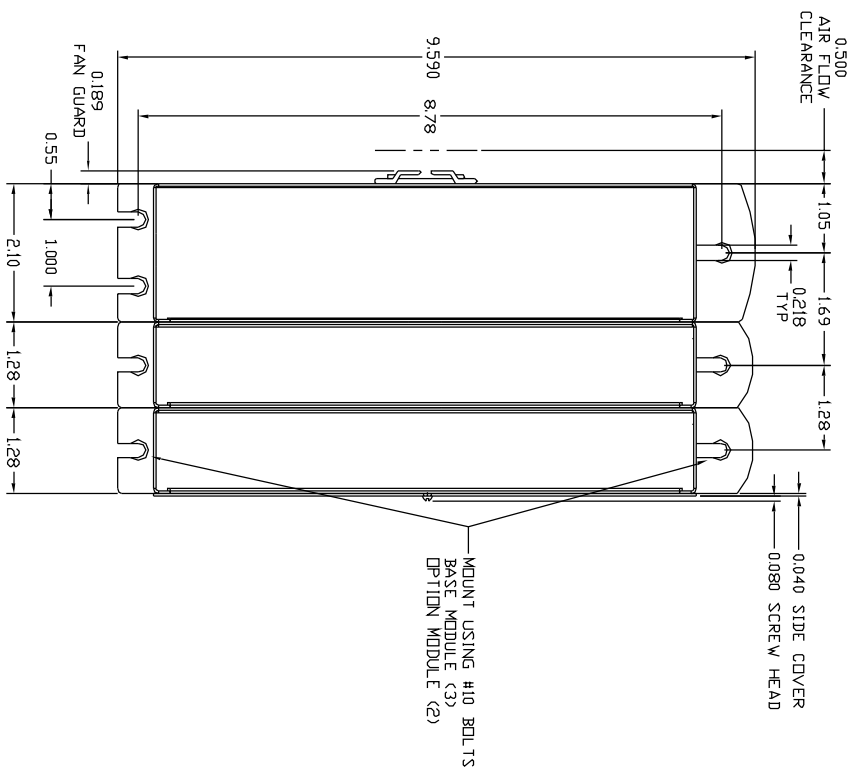

DIGITAL MMC-D64
 M3000.0816
 DIGITAL MMC-D32
 M3000.1064

OPTION MODULE
 MMC 32IN/32OUT
 M3000.0043

SIDE COVER
 M1016.6374

THIS DRAWING IS FOR REFERENCE,
 SEE MANUAL FOR COMPLETE
 INSTALLATION INSTRUCTIONS AND
 GUIDELINES.

DIGITAL MMC-Dx/32ID OPTION