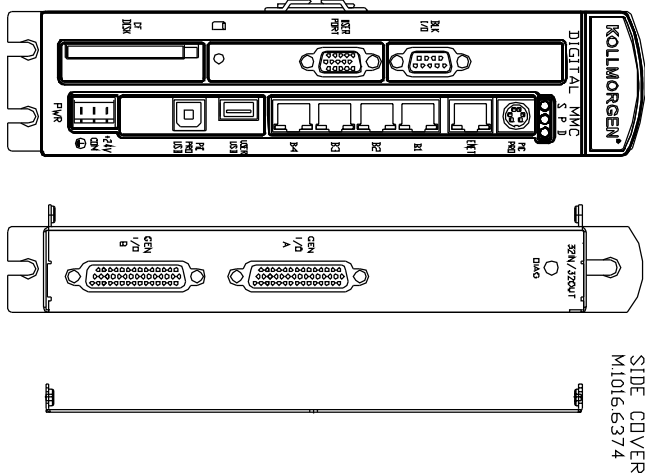

DIGITAL MMC-D64
 M3000.0816
 DIGITAL MMC-D32
 M3000.1064

OPTION MODULE
 MMC 32IN/32OUT
 M3000.0043

SIDE COVER
 M1016.6374

THIS DRAWING IS FOR REFERENCE,
 SEE MANUAL FOR COMPLETE
 INSTALLATION INSTRUCTIONS AND
 GUIDELINES.

DIGITAL MMC-Dx/32ID OPTION