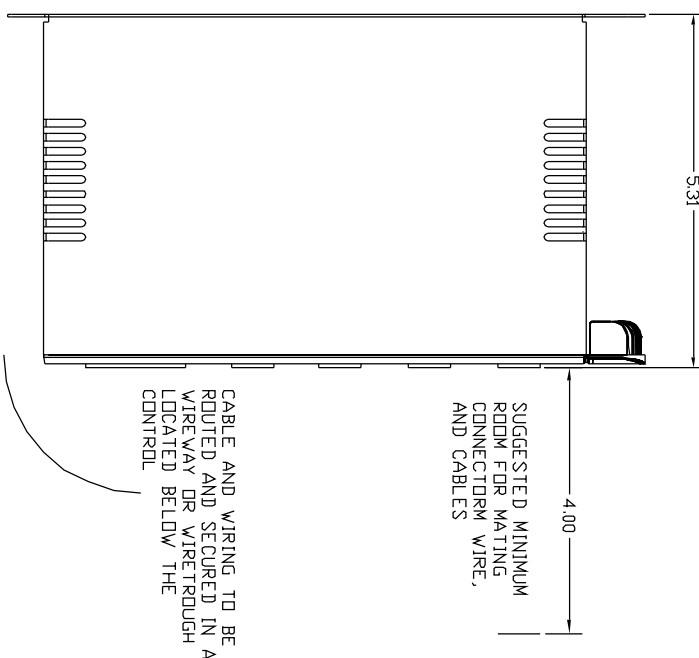

DIGITAL MMC-D64
 M3000.0816
 DIGITAL MMC-D32
 M3000.1064

OPTION MODULE
 MMC 32IN/32OUT
 M3000.0043

SIDE COVER
 M1016.6374

THIS DRAWING IS FOR REFERENCE,
 SEE MANUAL FOR COMPLETE
 INSTALLATION INSTRUCTIONS AND
 GUIDELINES.

DIGITAL MMC-Dx/32ID OPTION